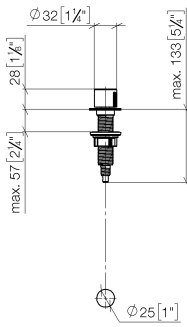

Strainer waste with control handle - Dark Chrome

ELIO

10 712 970

- control for single basin
- including adapter for Bowden cable

Fits ELIO, ENO, MEM, META SQUARE, SYNC and TARA ULTRA

Fits: ELIO, MEM, ENO, SYNC, TARA ULTRA, META SQUARE

	Dark Chrome	10 712 970-19
	Chrome	10 712 970-00
	Brushed Platinum	10 712 970-06
	Platinum	10 712 970-08
	Durabross (23kt Gold)	10 712 970-09
	Brushed Durabross (23kt Gold)	10 712 970-28
	Matte Black	10 712 970-33
	Brushed Champagne (22kt Gold)	10 712 970-46
	Champagne (22kt Gold)	10 712 970-47
	Brushed Chrome	10 712 970-93
	Brushed Dark Platinum	10 712 970-99

10 712 970

mm [inches]

10 712 970

Parts for other
finishes can be found
here: [Chrome](#)